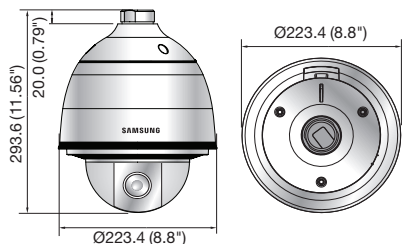

SNP-L6233H/L6233

2Megapixel Full HD 23x Network PTZ Dome Camera

SNP-L6233H

SNP-L6233

Key Features

- Max. 2M (1920 x 1080) resolution
- 16 : 9 Full HD (1080p) resolution support
- 4.44 ~ 102.1mm (23x) optical zoom, 12x digital zoom
- H.264, MJPEG dual codec, Multiple streaming
- Day & Night (ICR), WDR (100dB), Intelligent video analytics
- PoE+, SD/SDHC/SDXC memory slot, Bi-directional audio support
- IP66 / IK10 (SNP-L6233H), IK10 (SNP-L6233 + SHP-3701H only)

Dimensions

Unit : mm (inch)

SNP-L6233H

SNP-L6233

Accessories (Optional)

* Data recorded on an SD memory card may be lost or damaged by data access during power-off, mechanical shock, memory card detachment, or other operations. Data loss or damage can also occur when a memory card reaches end of life, which varies according to operational conditions. No guarantee is given against damage (including passive damage).