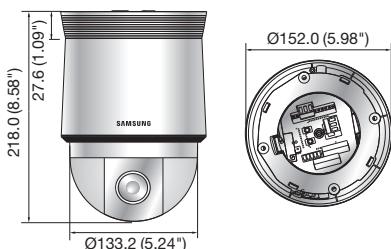

SNP-L6233H/L6233

2Megapixel Full HD 23x Network PTZ Dome Camera

SNP-L6233H

SNP-L6233

Key Features

- Max. 2M (1920 x 1080) resolution
- 16 : 9 Full HD (1080p) resolution support
- 4.44 ~ 102.1mm (23x) optical zoom, 12x digital zoom
- H.264, MJPEG dual codec, Multiple streaming
- Day & Night (ICR), WDR (100dB), Intelligent video analytics
- PoE+, SD/SDHC/SDXC memory slot, Bi-directional audio support
- IP66 / IK10 (SNP-L6233H), IK10 (SNP-L6233 + SHP-3701H only)

Dimensions

Unit : mm (inch)

SNP-L6233H

SNP-L6233

Accessories (Optional)

* Data recorded on an SD memory card may be lost or damaged by data access during power-off, mechanical shock, memory card detachment, or other operations. Data loss or damage can also occur when a memory card reaches end of life, which varies according to operational conditions. No guarantee is given against damage (including passive damage).