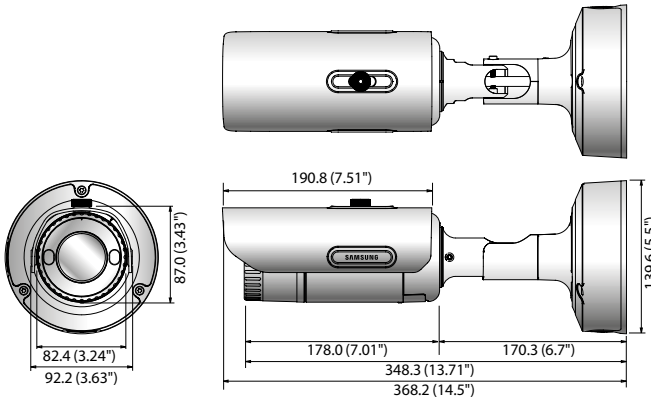

## Key Features

- Max. 12megapixel (4000 x 3000) resolution
- Max. 20fps@12M, Max.30fps@8M
- 0.3Lux@F1.6 (Color), 0Lux (B/W : IR LED on)
- 4.5 ~ 10mm (2.2x) motorized varifocal lens
- H.265, H.264, MJPEG support
- Day & Night (ICR), WDR (120dB), Simple focus, P-Iris
- Motion detection, Defocus detection, Tampering
- SD/SDHC/SDXC memory slot (Max, 128GB), NAS, Local PC support
- Hallway view (Rotate 90° / 270°)
- WiseStream support, Digital auto tracking
- IP66, IK10, Bi-directional audio support

## Dimensions

Unit : mm (inch)