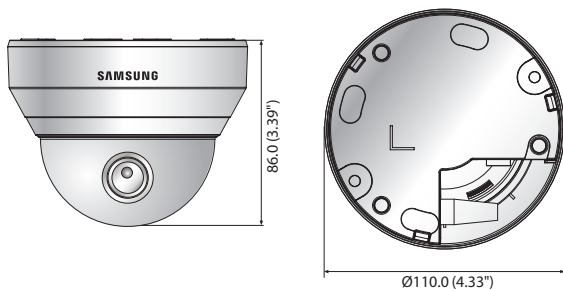

SND-L6012

2M Network Dome Camera

Key Features

- Max. 2megapixel (1920 x 1080) resolution
- 2.8mm fixed lens
- 0.15Lux@F1.8 (Color), 0.15Lux@F1.8 (B/W)
- 30fps@all resolutions (H.264)
- H.264, MJPEG dual codec, Multiple streaming
- Motion detection, Tampering, DWDR
- micro SD/SDHC memory slot, PoE
- Hallway view support (Rotate 90°/270°)
- LDC support (Lens Distortion Correction)

Dimensions

Unit : mm (inch)

Accessories (Optional)

SBP-300HM7 SBP-300LM SBP-300CM SBP-300WM1 SBP-300WM SBP-300B SBP-300PM SBP-300KM

* Data recorded on an SD memory card may be lost or damaged by data access during power-off, mechanical shock, memory card detachment, or other operations. Data loss or damage can also occur when a memory card reaches end of life, which varies according to operational conditions. No guarantee is given against damage (including passive damage).