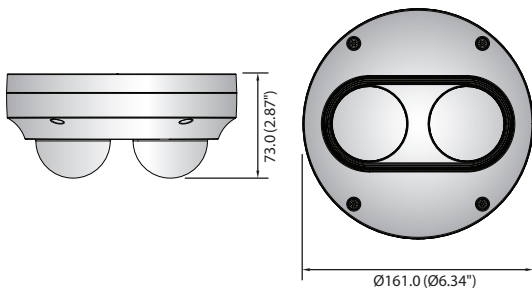

## Key Features

- 2ea x 1920 x 1080 resolution
- Max. 60fps@2M (H.265 / H.264)
- H.265, H.264, MJPEG codec supported
- Day & Night, WDR (150dB)
- Loitering, Directional detection, Fog detection, Motion detection, Tampering
- SD/SDHC/SDXC memory 2 slots (each camera), WiseStreamII Support

## Dimensions

Unit : mm (inch)